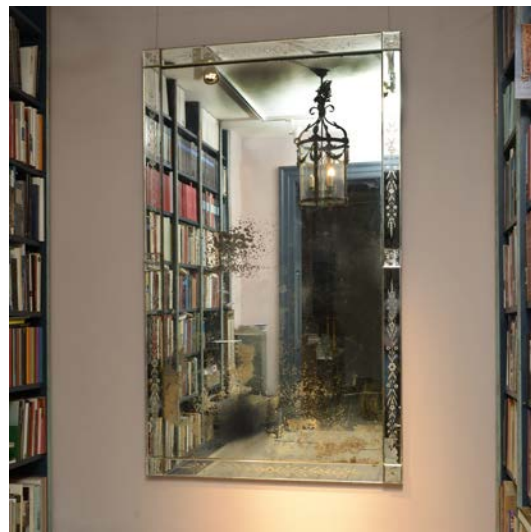

PATRICK JEFFERSON

ITEM A VERY LARGE VENETIAN PIER GLASS WITH ETCHED BORDER PANELS

DATE MURANO, VENICE, CIRCA 1880-1900

PROVENANCE FRENCH COLLECTION.

DIMENSIONS HEIGHT 82 1/2 IN (209.5) WIDTH 48 3/4 IN (124 CM) DEPTH 1 5/8 IN (4.5 CM)

DESCRIPTION *Single mercury glass plate with etched border plates; original wooden back boards; screws replaced; one mount cracked; scratches and small damages commensurate with age; the plate foxed with losses to silvering.*

The mercury surface on this huge pier glass, which retains all the original floral etched, engraved and slice-edged border plates, has slowly oxidised and faded to a misty, silvery sparkle.

PRICE £12,500

69 PIMLICO ROAD, LONDON. SW1W 8NE

TEL: +44 (0) 207 730 6161

PATRICK@PATRICKJEFFERSON.COM

A VERY LARGE VENETIAN PIER GLASS WITH ETCHED BORDER PANELS

Fig. 1

Fig.2

Fig.3